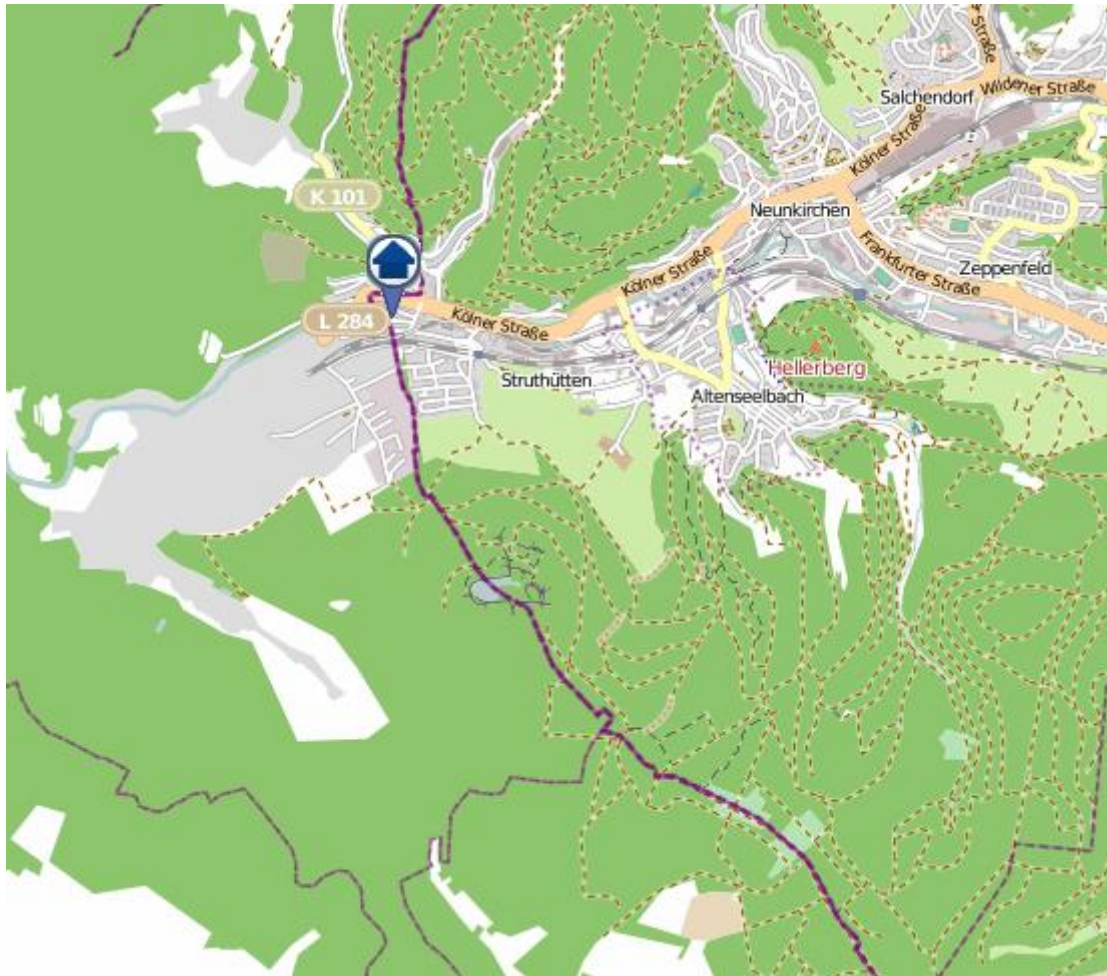

Einbruchsradar für den Kreis Siegen-Wittgenstein

Wohnungseinbrüche in der Zeit vom 25.10.–31.10.2021

Neunkirchen

Quelle: Kreispolizeibehörde Siegen-Wittgenstein, Lizenz: @ OpenStreetMap contributors
www.openstreetmap.org/copyright, www.opendatacommons.org/licenses